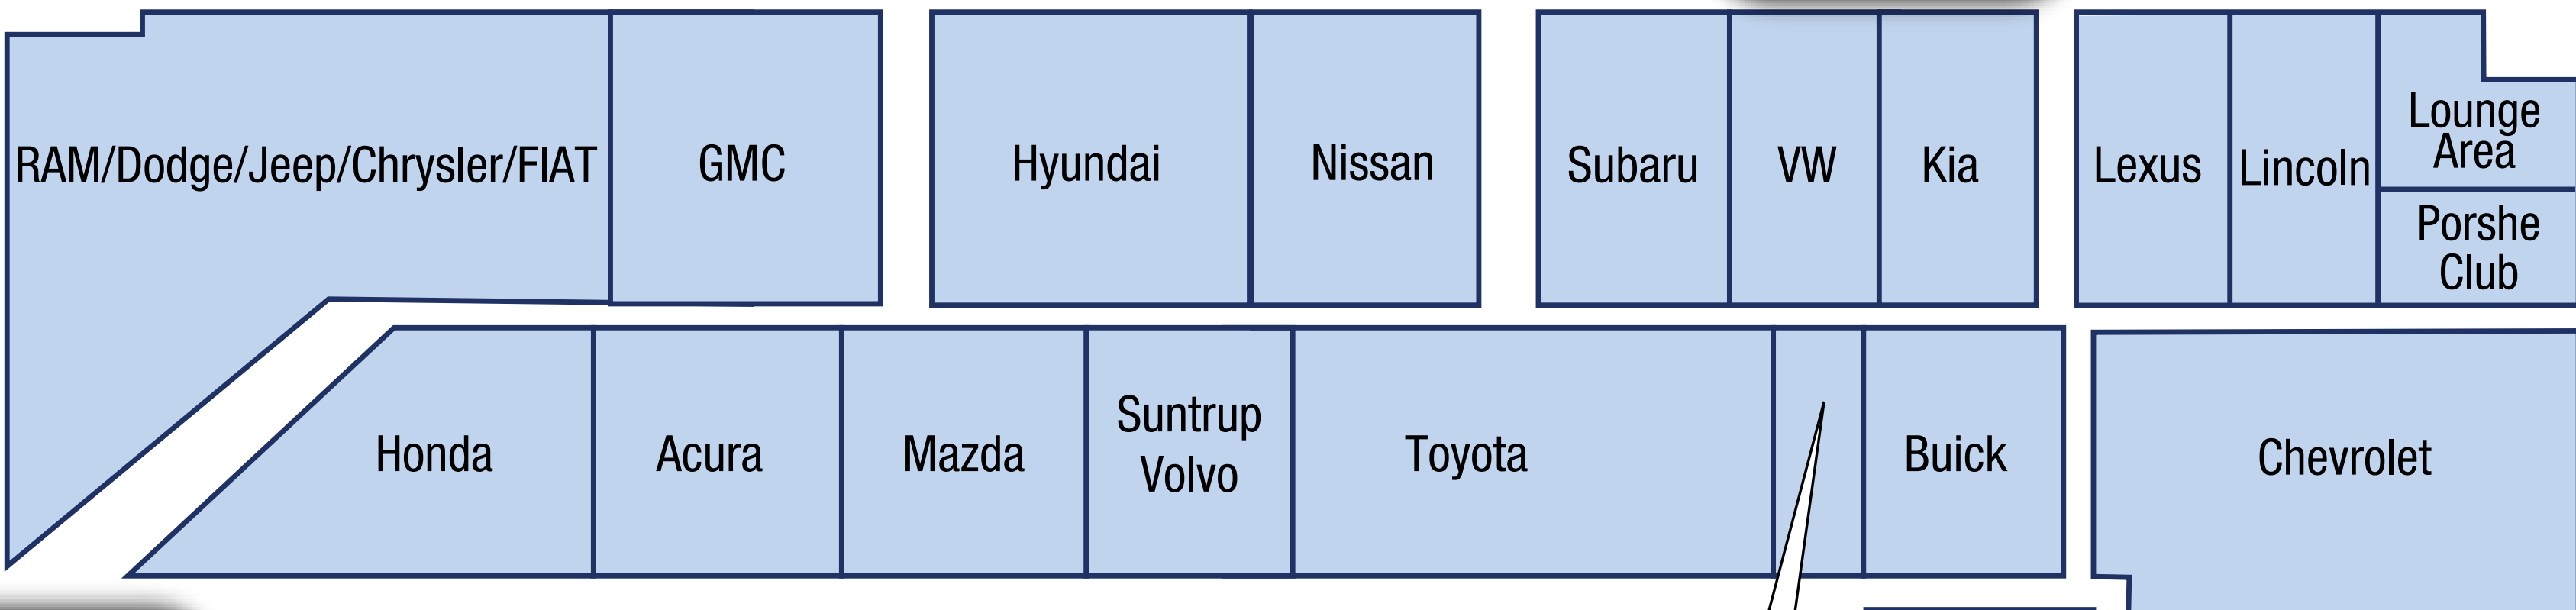

Toyota Drive Center

The Chrysler Drive Access + Registration

Toyota Drive Center Access + Registration

9th St. Entrance

Drifting Access

Main Entrance

Horseless Carriage Club

Jim Butler Maserati Alfa Romeo

Drifting Dave Sinclair Ford

SHOW MAP

AMERICA'S CENTER / THE DOME

LIVE TO THE FULL

Annex

ST. LOUIS POST-DISPATCH

KARTPLEX GO KART TRACK

Ultimate Kids Zone

Monster Truck

Guess the Mess

Midwest Motorsports

Million Dollar Mile

Jeep Wrangler Build Off

After Market Alley

Segway Rides

Stray Rescue

Classic Car Studio

Gateway Motorsports

Josef Newgarden (Sat 11am -1pm)

AAA

Zipline Tower

Zipline Tower

Cole Street

Floor Plan subject to change.